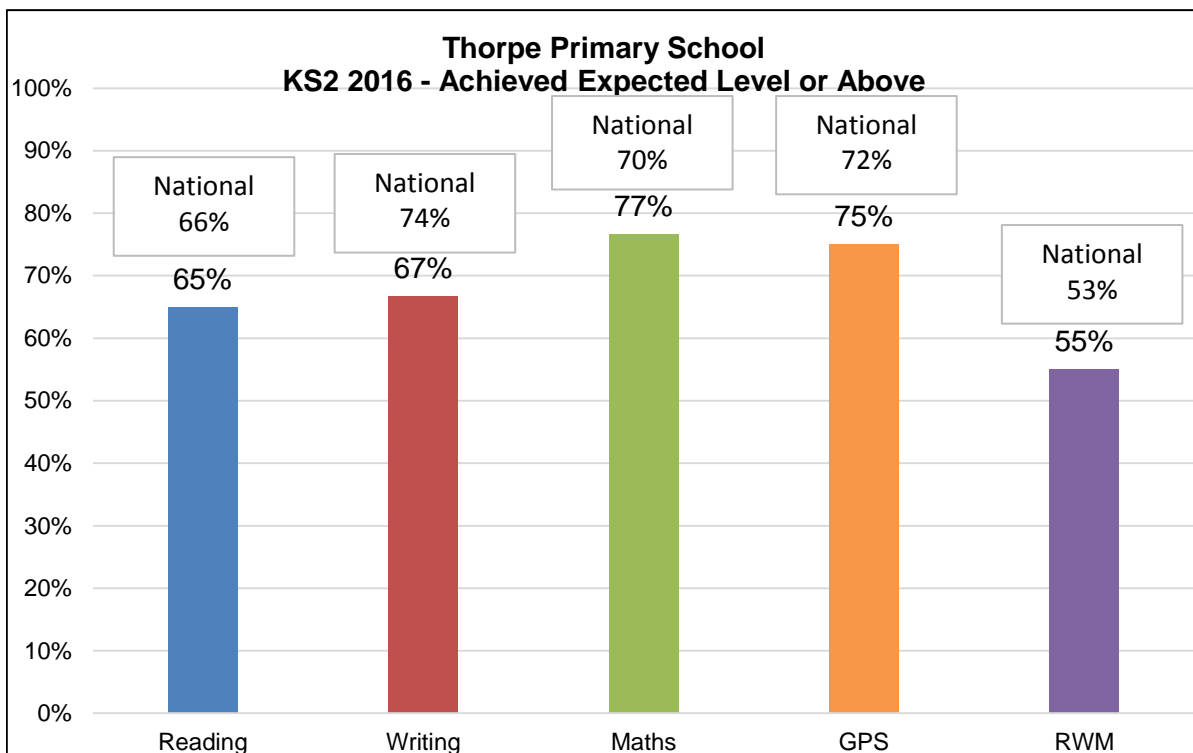

KS2 Results 2016 Thorpe Primary School

	Reading	Writing	Maths	GPS	RWM
<i>Average Scale Score</i>	Us 102		Us 104	Us 103	
	Nat. 103		Nat. 103	Nat. 104	
<i>Achieved expected level or above</i>	65%	67%	77%	75%	55%