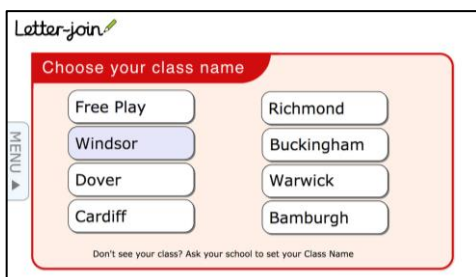

Choose a Classroom

Once logged-in, choose your child's classroom and you can use Letter-join's resources and fun activities to reinforce the handwriting we teach at school. You can trace over the letters and words and play the games on your tablet.

We are limited to the number of users who can log in to this account, so please do not share these log-in details.